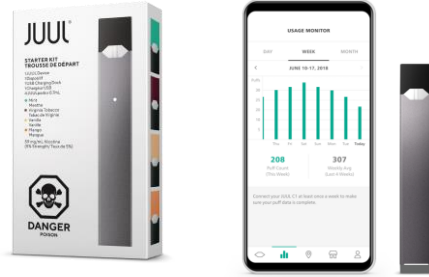

JUUL

JTI-Macdonald

VGod

Juul.ca	JUUL	JUUL C1	Logic Compact	Vgod STIG
Device/Starter kit RSP	$44.99 (device)/$64.99 (starter kit withpods)		$19.99 (1 pod)	$24.99 / 3 disposable pods (integrated system)
	Grey		black	Black
Pod RSP	$20.99 / 4 pods			See above
Quantity per pod/bottle	0.7 mL		1.6 ml	1.2 ml
Nicotine concentration (salt)	1.5%, 3%, 5%		59 mg/ml	6% (60 mg/mL)
Flavours available (salts)	Virginia Tobacco Mint Mango Vanilla Fruit Cucumber		Intense Tobacco Intense Menthol Intense Fresh Berries Intense Tropical Intense Chai	Tropical mango Mighty mint Cubano Lush Ice Mango Bomb Summer STraw
Source	JUUL.ca		Logicvapes.ca	acevaper.ca

Stlh

Mylé

Imperial Brands

	Stlh	Mylé	myblu
Device/Starter kit RSP	$19.99	$44.99	$9.00
Colours	Black, Navy Blue, Grey, Rose Gold	Gunmetal, Midnight Black, Royal Blue, Hot Red, Rose Gold	
Pod RSP	$14.99/ 3 pods	$23.99 / 4 pods	$12.99 / 2 pods
Quantity per pod/bottle	2 ml	0.9 ml	1.5 ml
Nicotine concentration (salt)	3.5%, 5%	50 mg/ml	48 mg/mL
Flavours available (salts)	Blue Raspberry Frost Mango Honeydew Menthol Berry Blast Tundra Berry Tobacco Blend Crisp Apple	Cubano Hawaian Iced Mint Iced Watermelon Lush ice Quad Berry Strawberry Sweet Mango Sweet Tobacco Vanilla Cream	Menthol Tobacco Cool Tea Honeymoon Orchard Melon Time
Source:	Stlthvapes.com	canada.mylevapor.com	https://www.blu.com/en/CA