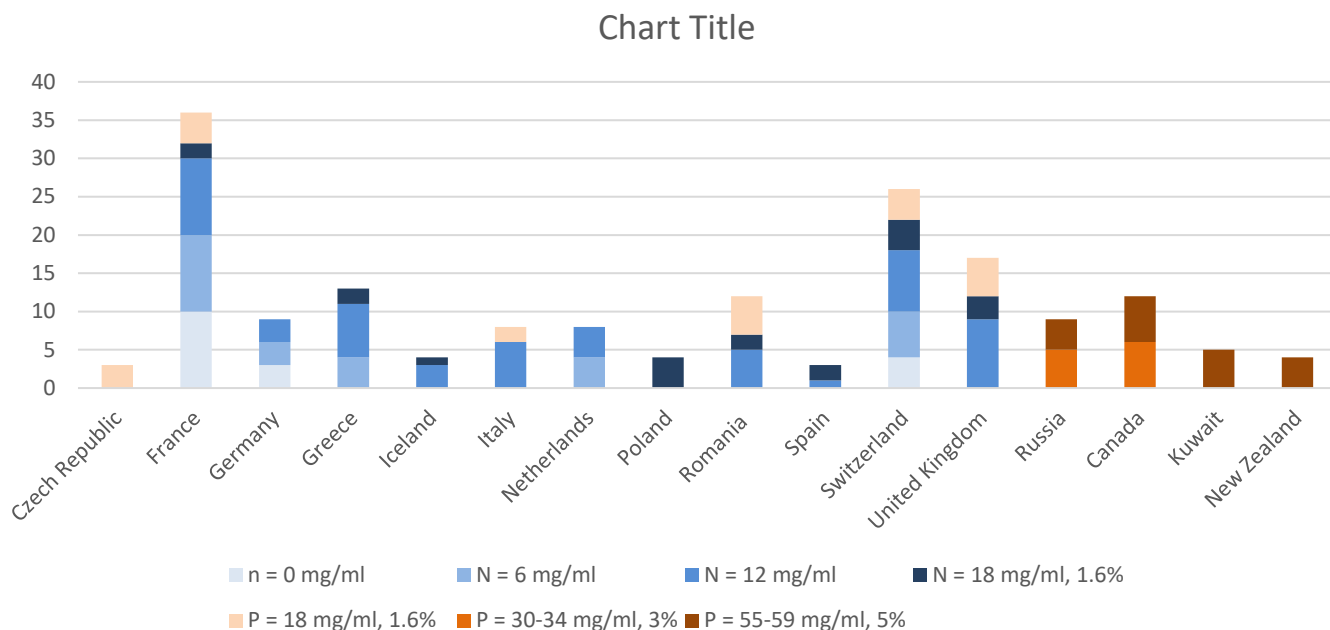

Table 3. Flavours and strengths of liquids listed for sale on Japan Tobacco’s Logic web-sites. January 2020

Figure 2: Number of flavoured cartridges options offered by Japan Tobacco its Logic Compact vaping device, by nicotine concentration (mg/ml)