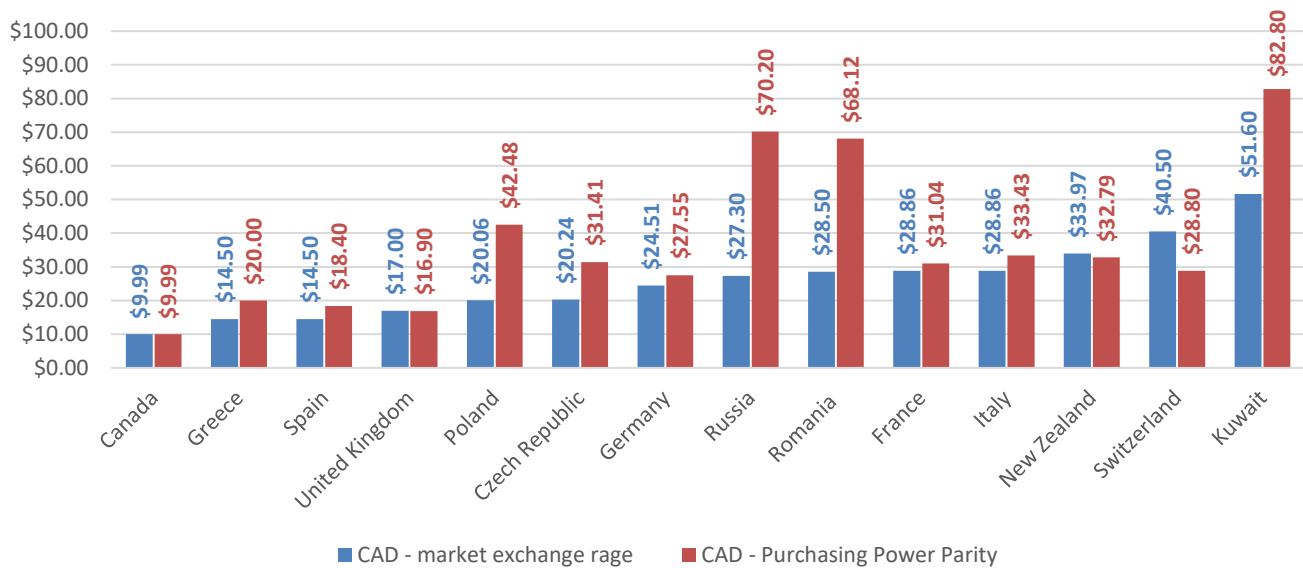

A survey of the web-sites conducted in January 2020 noted the availability and price of each of the Logic-branded vaping products, including flavours and nicotine concentrations. Access to some of the web-sites was not possible, as noted below.

- The Logic products and their advertised prices in local currency are noted in **Table 1**.
- **Table 2** provides the URL of each of Japan Tobacco's Logic web-sites
- **Figure 1** shows the equivalent prices for the Logic Compact, stated in Canadian dollars using market exchange rates and using Purchasing Power Parity measures.
- **Figure 2** shows the nicotine concentrations of the cartridges sold for ePen 3 and ePod.
- **Table 3** shows the nicotine concentrations and flavours sold for each device.

Figure 1: Prices for Logic Compact starter kits, stated in equivalent Canadian dollars (standard exchange rate) and stated in Canadian dollars using purchasing power parity (PPP).³

1 Japan Tobacco. Third Quarter Results, 2019
<https://www.jti.com/investors/results/forecast/pdf/2019/Third_Quarter/20191031_07.pdf>

2 Press release. JTI shakes up Canada's vape market
<https://www.newswire.ca/news-releases/jti-shakes-up-canada-s-vape-market-862015235.html>

3 The PPP estimates were built using latest PPP estimates from the World Bank (2018).