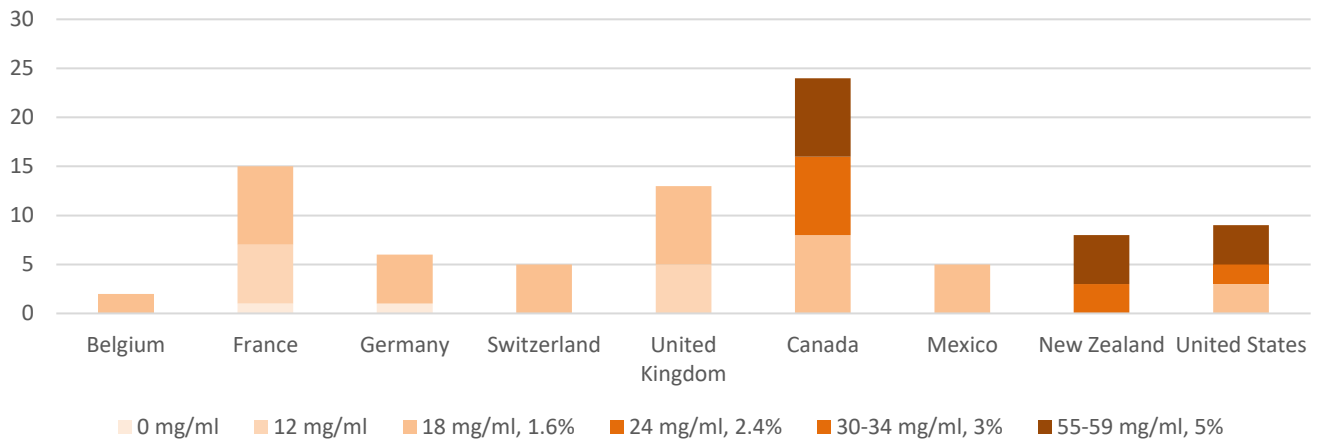

Figure 3: Number of flavoured cartridges options offered by BAT for the Vype ePod vaping device, by nicotine concentration (mg/ml). All options are protonated (nicotine salts).

Figure 3: Number of flavoured cartridges options offered by BAT for the Vype ePen 3 vaping device, by nicotine concentration (mg/ml). Protonated (P) and non-protonated (N) options.