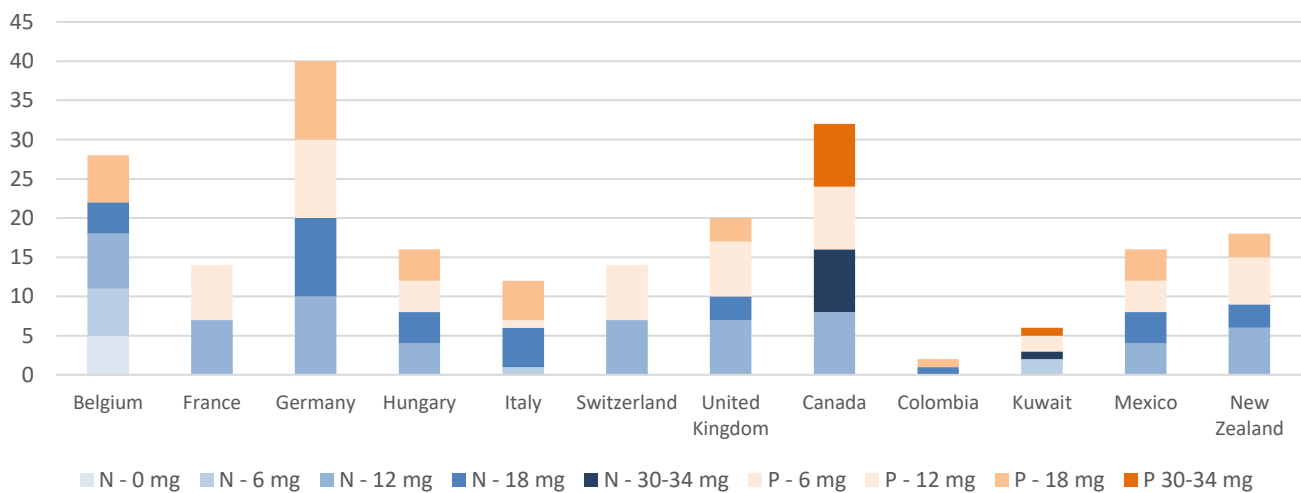

Figure 3: Number of flavoured cartridges options offered by BAT for the Vype ePod vaping device, by nicotine concentration (mg/ml). All options are protonated (nicotine salts).

Figure 3: Number of flavoured cartridges options offered by BAT for the Vype ePen 3 vaping device, by nicotine concentration (mg/ml). Protonated (P) and non-protonated (N) options.