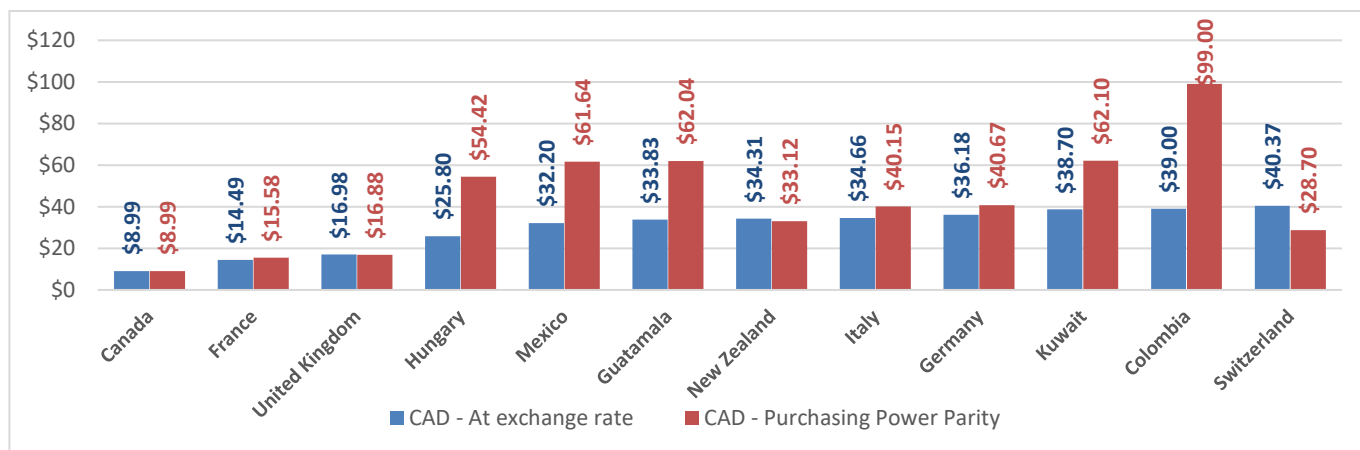

Figure 1: Prices for ePen 3 starter kits, stated in equivalent Canadian dollars (standard exchange rate) and stated in Canadian dollars using purchasing power parity (PPP).²

Figure 2: Prices for ePod starter kits, stated in equivalent Canadian dollars (standard exchange rate³) and stated in Canadian dollars using purchasing power parity (PPP).