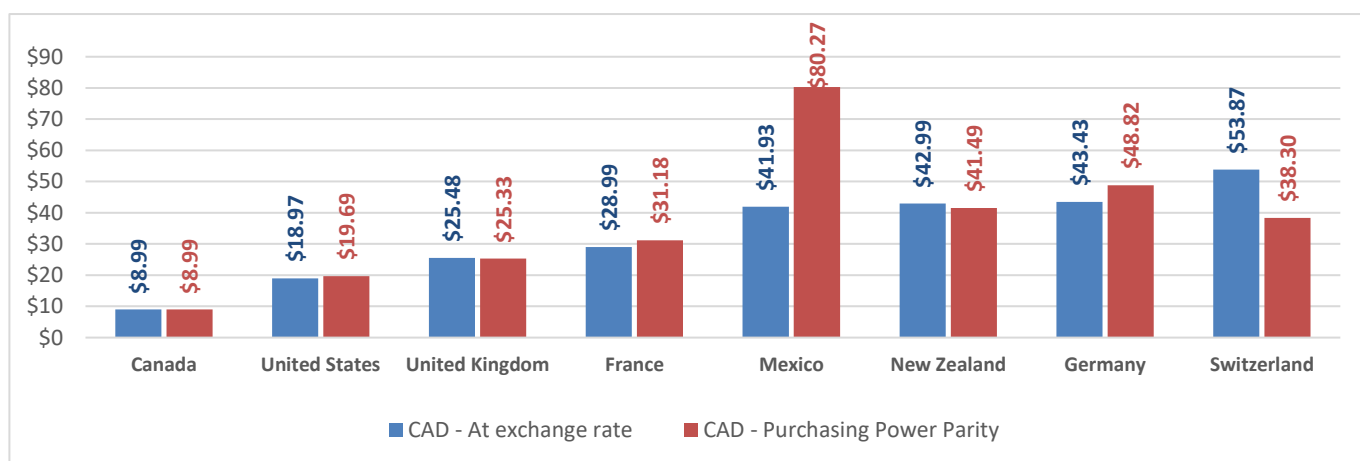

Figure 1: Prices for ePen 3 starter kits, stated in equivalent Canadian dollars (standard exchange rate) and stated in Canadian dollars using purchasing power parity (PPP).²

Figure 2: Prices for ePod starter kits, stated in equivalent Canadian dollars (standard exchange rate³) and stated in Canadian dollars using purchasing power parity (PPP).